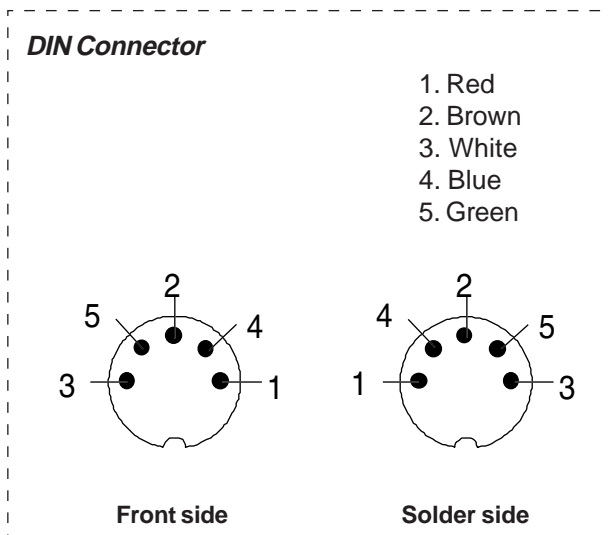

## Monitor type: SM-1

Siemens – Sirecust Series

PS-416M  
DIN Connector

SM-1  
Monitor Connector

Order no.: 17404

**Component list:**

DIN Connector: male, 5 pole, 90° angel, black  
 Monitor Connector: KT-032A  
 Spiral cable: 5 leads, black