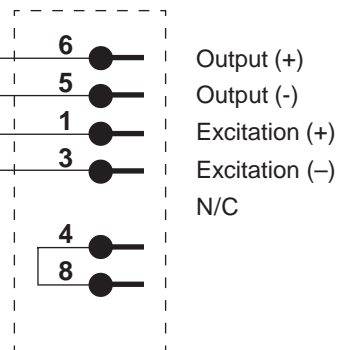

## Monitor type: SM-1

Siemens – Sirecust Series

PS-416M  
DIN Connector

SM-1  
Monitor Connector

Order no.: 17404

**Component list:**

DIN Connector: male, 5 pole, 90° angel, black  
 Monitor Connector: KT-032A  
 Spiral cable: 5 leads, black