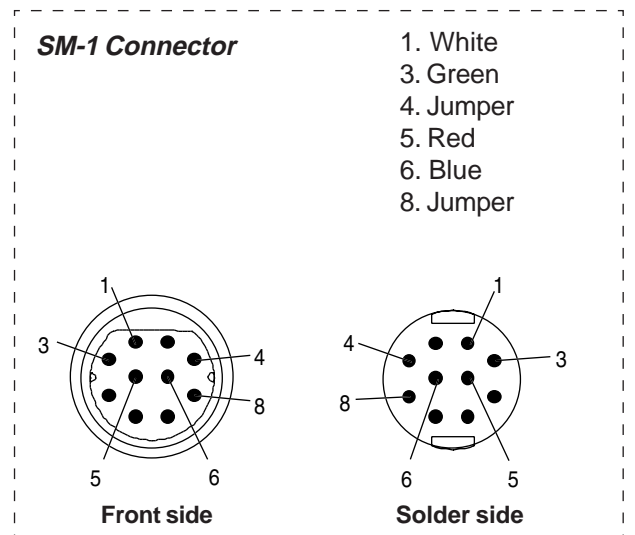

## Monitor type: SM-1

Siemens – Sirecust Series

PS-416M  
DIN Connector

SM-1  
Monitor Connector

Order no.: 17404

**Component list:**

DIN Connector: male, 5 pole, 90° angel, black  
 Monitor Connector: KT-032A  
 Spiral cable: 5 leads, black