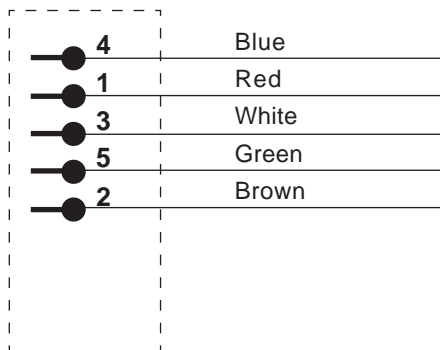

## Monitor type: SM-1

Siemens – Sirecust Series

PS-416M  
DIN Connector

SM-1  
Monitor Connector

Order no.: 17404

**Component list:**

DIN Connector: male, 5 pole, 90° angel, black  
 Monitor Connector: KT-032A  
 Spiral cable: 5 leads, black